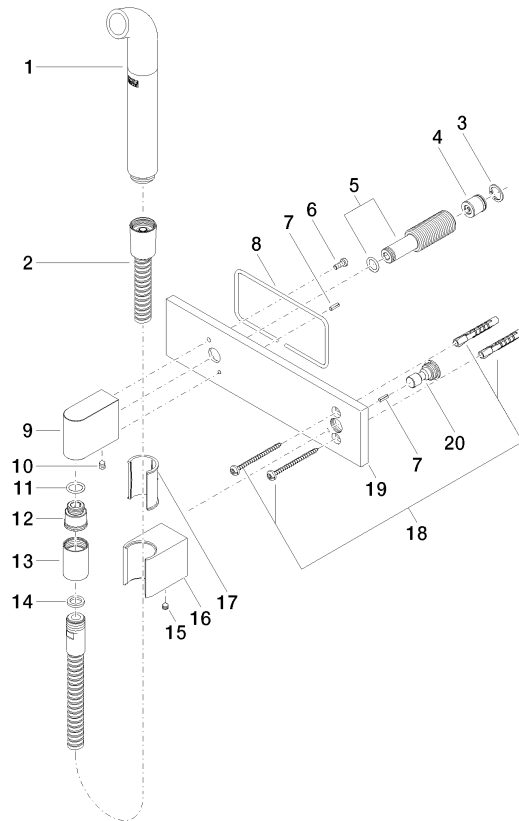

## Affusion pipe with cover plate FlowReduce - Chrome

IMO

27 858 979

Fits: IMO, MEM, CL.1, CYO

- laminar flow
- 3/8" shower outlet
- cover plate 240 x 60 mm
- metal shower hose 1250mm with integrated anti-twist protection
- 1/2" connection
- plug-link mounting
- max. flow 7 l/min
- This product can help a building meet the requirements of Green Building Rating Systems, e.g. LEED®, BREEAM®, DGNB

27 858 979

mm [inches]

Flow rate chart

Certificates

Belgaqua\_24-007- LGA\_38675.  
27\_7.

27 858 979

Parts for other finishes can be found here: Brushed  
Platinum

### Spare parts list

No.	Item Number	Name	Quantity used	Delivery time
1	04 12 11 073 01-00	spout	1	10
2	90 30 02 072 00-00	Metal shower hose 1/2" x 3/8" x 1250 mm - Chrome	1	10
3	09 16 01 014 90	ring	1	2
4	90 23 01 147 00 90	back-flow preventer	1	2
5	90 24 03 212 00 90	nipple	1	2
6	09 14 10 008 90	seal	1	2
7	09 31 11 026 90	pin	2	2
8	09 14 03 127 90	seal	1	2
9	09 11 03 046-00	connection	1	10
10	90 31 11 004 00 90	pin	1	2
11	90 14 10 077 00 90	seal	1	2
12	09 24 03 107 20 90	nipple	1	2
13	90 21 02 069 00-00	cover	1	10
14	90 14 20 026 00 90	seal	1	2
15	90 31 11 112 00 90	pin	1	2
16	09 17 20 044-00	holder	1	10
17	09 18 40 078 90	sleeve	1	2
18	05 30 31 025 00 90	fixing set	1	2
19	09 11 02 133-00	plate	1	10
20	09 24 03 073 90	nipple	1	2