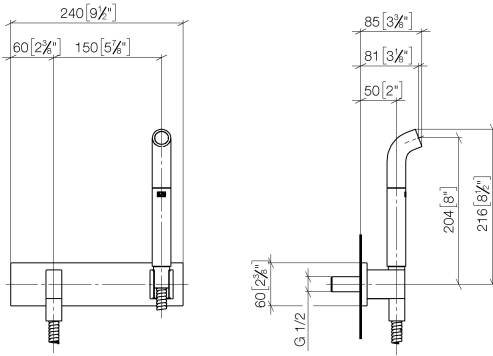

## Affusion pipe with cover plate FlowReduce - Chrome

IMO

27 858 979

Fits: IMO, MEM, CL.1, CYO

- laminar flow
- 3/8" shower outlet
- cover plate 240 x 60 mm
- metal shower hose 1250mm with integrated anti-twist protection
- 1/2" connection
- plug-link mounting
- max. flow 7 l/min
- This product can help a building meet the requirements of Green Building Rating Systems, e.g. LEED®, BREEAM®, DGNB

27 858 979

mm [inches]

Flow rate chart

Certificates

Belgaqua\_24-007- LGA\_38675.  
27\_7.

27 858 979

Parts for other finishes can be found here: Brushed  
Platinum

### Spare parts list

No.	Item Number	Name	Quantity used	Delivery time
1	04 12 11 073 01-00	spout	1	10
2	90 30 02 072 00-00	Metal shower hose 1/2" x 3/8" x 1250 mm - Chrome	1	10
3	09 16 01 014 90	ring	1	2
4	90 23 01 147 00 90	back-flow preventer	1	2
5	90 24 03 212 00 90	nipple	1	2
6	09 14 10 008 90	seal	1	2
7	09 31 11 026 90	pin	2	2
8	09 14 03 127 90	seal	1	2
9	09 11 03 046-00	connection	1	10
10	90 31 11 004 00 90	pin	1	2
11	90 14 10 077 00 90	seal	1	2
12	09 24 03 107 20 90	nipple	1	2
13	90 21 02 069 00-00	cover	1	10
14	90 14 20 026 00 90	seal	1	2
15	90 31 11 112 00 90	pin	1	2
16	09 17 20 044-00	holder	1	10
17	09 18 40 078 90	sleeve	1	2
18	05 30 31 025 00 90	fixing set	1	2
19	09 11 02 133-00	plate	1	10
20	09 24 03 073 90	nipple	1	2